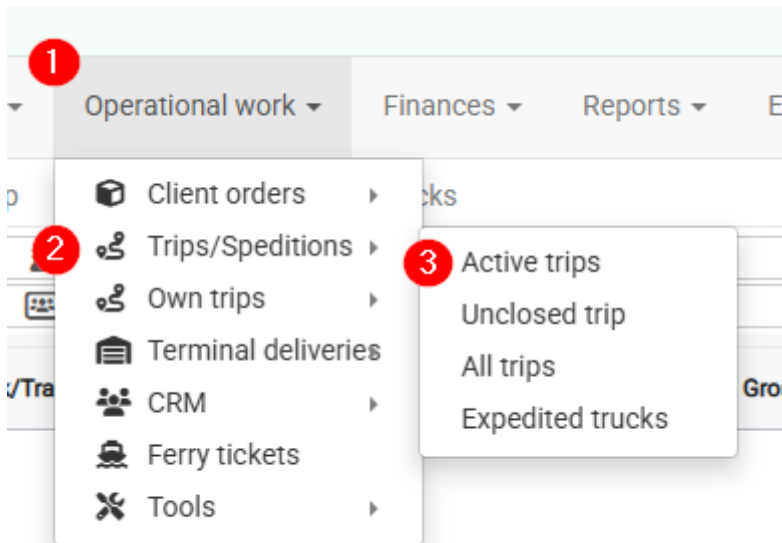

2. List of current trips

The screenshot displays the CLOUDEX web application interface. At the top, there is a navigation bar with the CLOUDEX logo and several menu items: New, Operational work, Finances, Reports, Emails, and Lists. Below the navigation bar, there is a filter bar with tabs for 'Active trips' (6), 'Unclosed trip', 'All trips', and 'Expedited trucks'. The filter bar also includes a search field, a 'Selected all' dropdown, a 'Date from' field, and several other icons. Below the filter bar, there is a table with the following columns: Start, Trip No., Next action, Truck/Trailer No., Carrier, LDM, Temp.contr, Transport, and Trip end c. The table contains six rows of trip data.

1. Filters for unplanned loads

2. List of unplanned loads

Not planned cargos

Not planned cargos view 2 Map

Search

Loading regions

Pickup earliest

Pickup latest

Active trips

Current trips view

1. Opening the current trips view

1. Operational work
2. Trips / Speditions
3. Active trips

Required navigation sequence: **Operational work** → **Trips / Dispatches**. This opens the planning view.

2. Current trips view

1. Information about current / open / trip archive / vehicle statuses / dispatched vehicles
2. List of currently available trips

Active trips **6** Unclosed trip All trips Expedited trucks