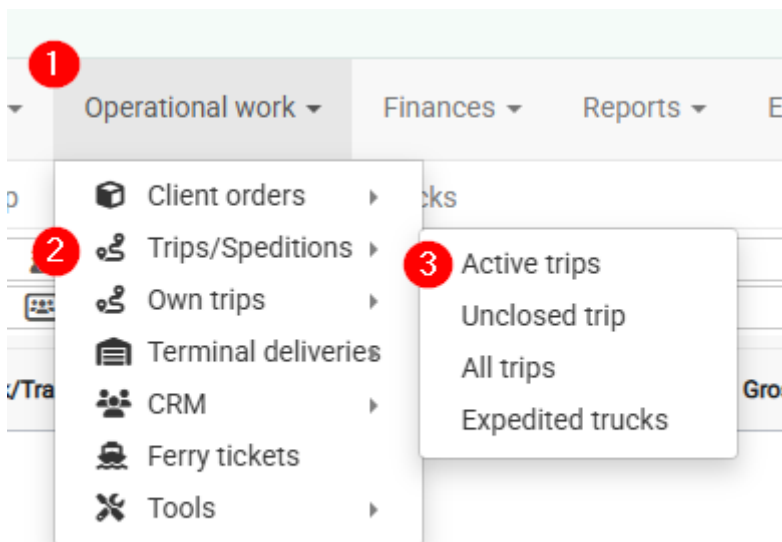

Active trips

Current trips view

1. Opening the current trips view

1. Operational work
2. Trips / Speditions
3. Active trips

Required navigation sequence: **Operational work** → **Trips / Dispatches**. This opens the planning view.

2. Current trips view

1. Information about current / open / trip archive / vehicle statuses / dispatched vehicles
2. List of currently available trips

Active trips 6 Unclosed trip All trips Expedited trucks