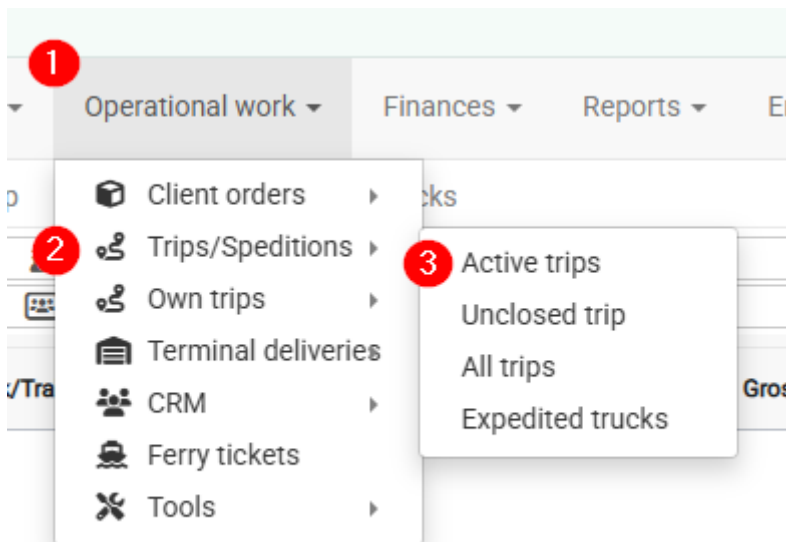

Active trips

Current trips view

1. Opening the current trips view

1. Operational work
2. Trips / Speditions

Required navigation sequence: **Operational work** → **Trips / Dispatches**. This opens the planning view.

2. Current trips view

1. Information about current / open / trip archive / vehicle statuses / dispatched vehicles
2. List of currently available trips

Active trips 6 Unclosed trip All trips Expedited trucks