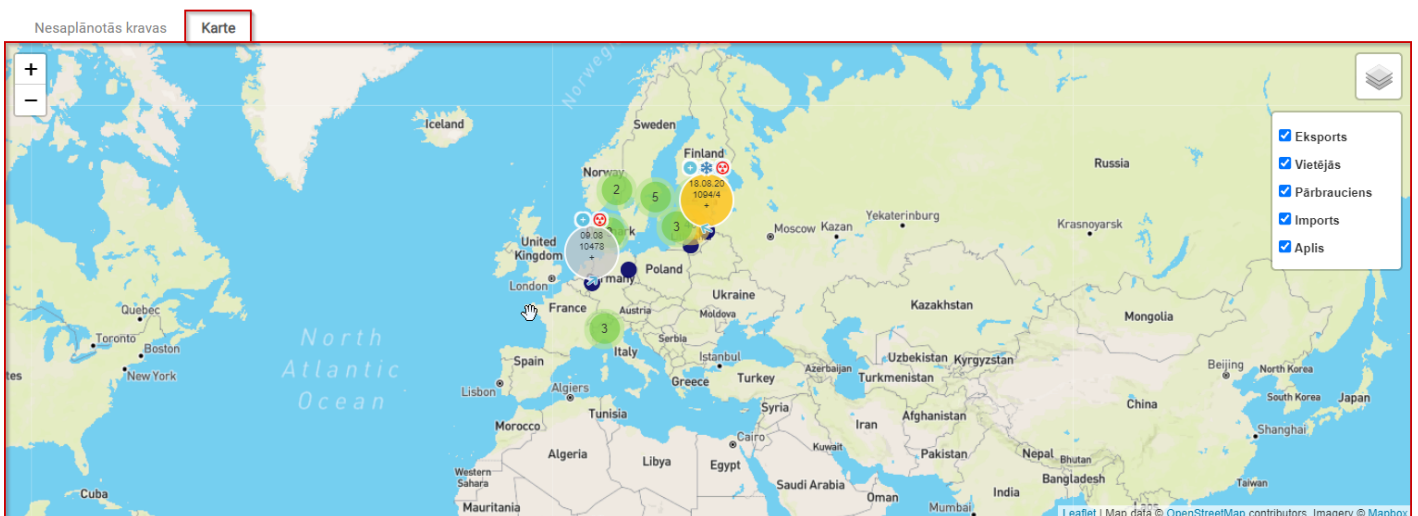

New Unplanned Cargo Map Window Page

Opening the Unplanned Cargo Map/Window

1. Click **“New”** in the top navigation bar
2. From the pop-up menu, select **“Trips/Expeditions”**

Required workflow: **Operational work → Trips/Expeditions**.
You will open the **Trips/Expeditions** window.

Current Unplanned Cargo Map

The current unplanned cargo map displays cargo in a visually clear way, making it easier to search for shipments.

For cargo to be properly displayed on the map, loading and unloading coordinates are important. See the image below.

LV	x	2167	Mārupe	E	x	08040	Barcelona
			📍 56.91925 / 24.00975				📍 41.3258 / 2.14169

Cargo can be filtered by the following attributes: **Export, Local, Transit, Import, Round trip**.

Revision #3

Created Tue, Jun 9, 2026 11:17 AM by Janis Veldre