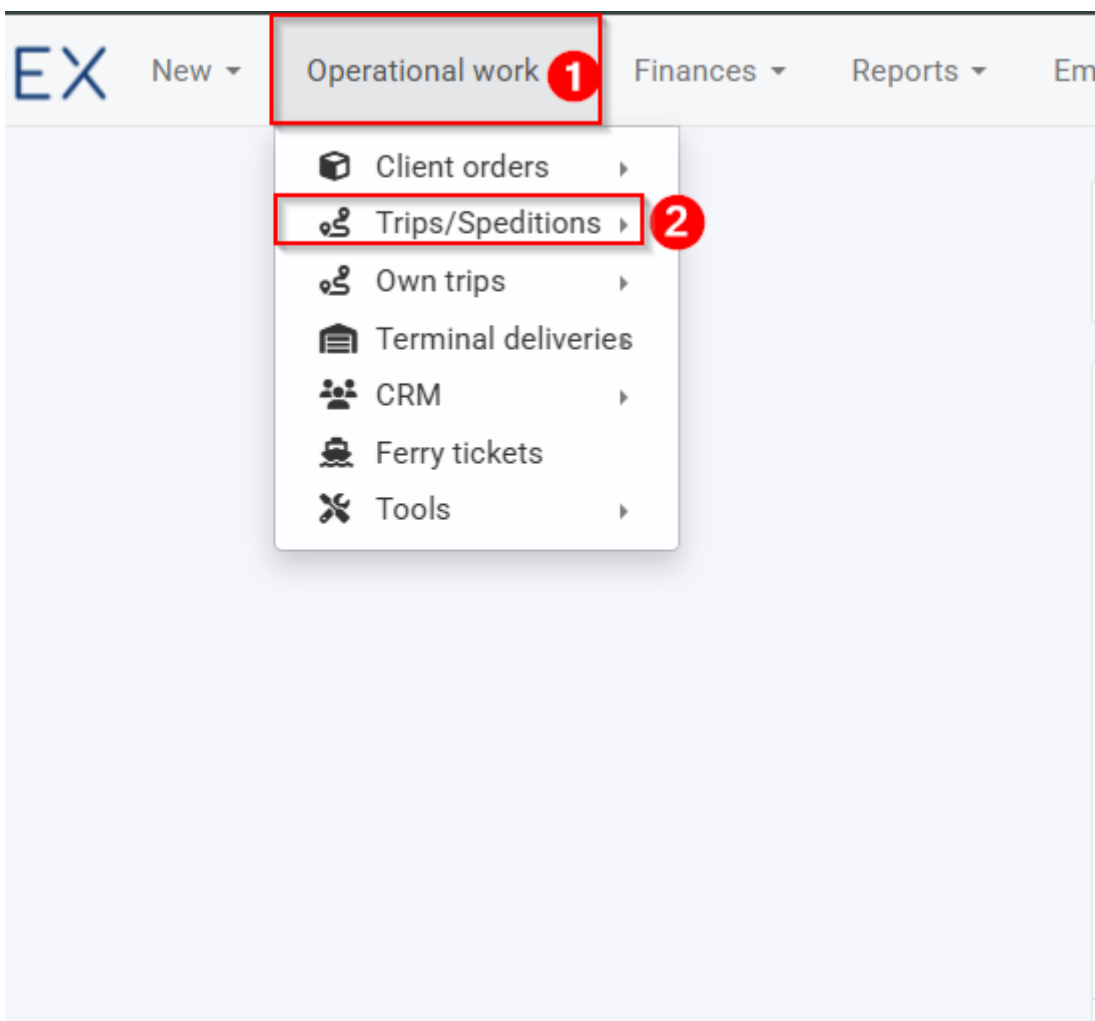

# Planning desk

Opening the Planning View

Current Trips View

Trip Tracking View

Current Unplanned Loads / Map View

## Planning View

1. In the top navigation bar, click **“Operational Work”**
2. From the pop-up menu, select **“Trips/Expeditions”**

# Current Trips View

1. Tabs for:

- Current Trips
- Open Trips
- Trip Archive
- Vehicle Statuses
- Dispatched Vehicles
- Filters

2. List of current trips

Start	Trip No.	Next action	Truck/Trailer No	Carrier	LDM	Temp.contr	Transport	Trip end c
8.05	<b>TW288</b>	4	<b>EA789/E777</b> Atis Vāgners	Dachser SE Nurnl	119.6	39.80ldm	Jānis Veldre	25.05.2026
15.05	<b>TS332</b>	2	TEST 7 WAYS LOGISTICS	7 WAYS LOGISTIK Juris7 Uzars	2	2.00ldm	Jānis Veldre	16.05.2026
12.05	<b>TS331</b>	2	aaaaaaa AMMEGA ITALIA SPA	AMMEGA ITALIA	13.2	13.20ldm	Jānis Veldre	14.05.2026
19.05	<b>TS333</b>	1	SIA AĻBATRANS	SIA AĻBATRANS	0.4	0.40ldm	Jānis Veldre	22.05.2026
24.03	<b>TW325</b>	1	<b>EA789/E777</b> Dāvis Labais	Demo	55.8	16.20ldm	Jānis Veldre	30.04.2026
03.04	<b>TW327</b>	-	EL9666/B228U	Demo	26		Jānis Veldre	